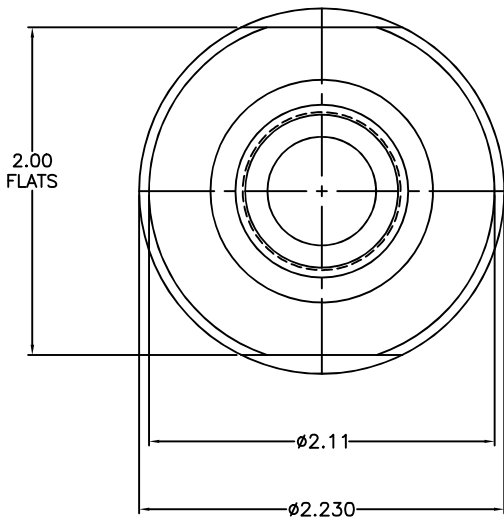

31X-12T12M-XXXX
 INLET: AS4395-E-12
 OUTLET: AS930-12

VIEW A-A

VIEW B-B