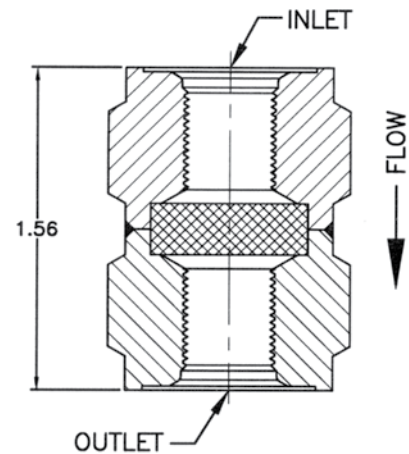

20 SERIES BRASS INLINE FILTER

**OPERATING PRESSURE TO
6000 PSIG**

**FLOW CAPABILITY:
CV RANGE .1 - .3**

**MANY PORTING OPTIONS
AVAILABLE**

**DESIGN HAS SUCCESSFULLY PASSED MODIFIED ASTM G175 PHASE 2 PROMOTED
IGNITION TEST WITH 5000 PSIG OXYGEN**